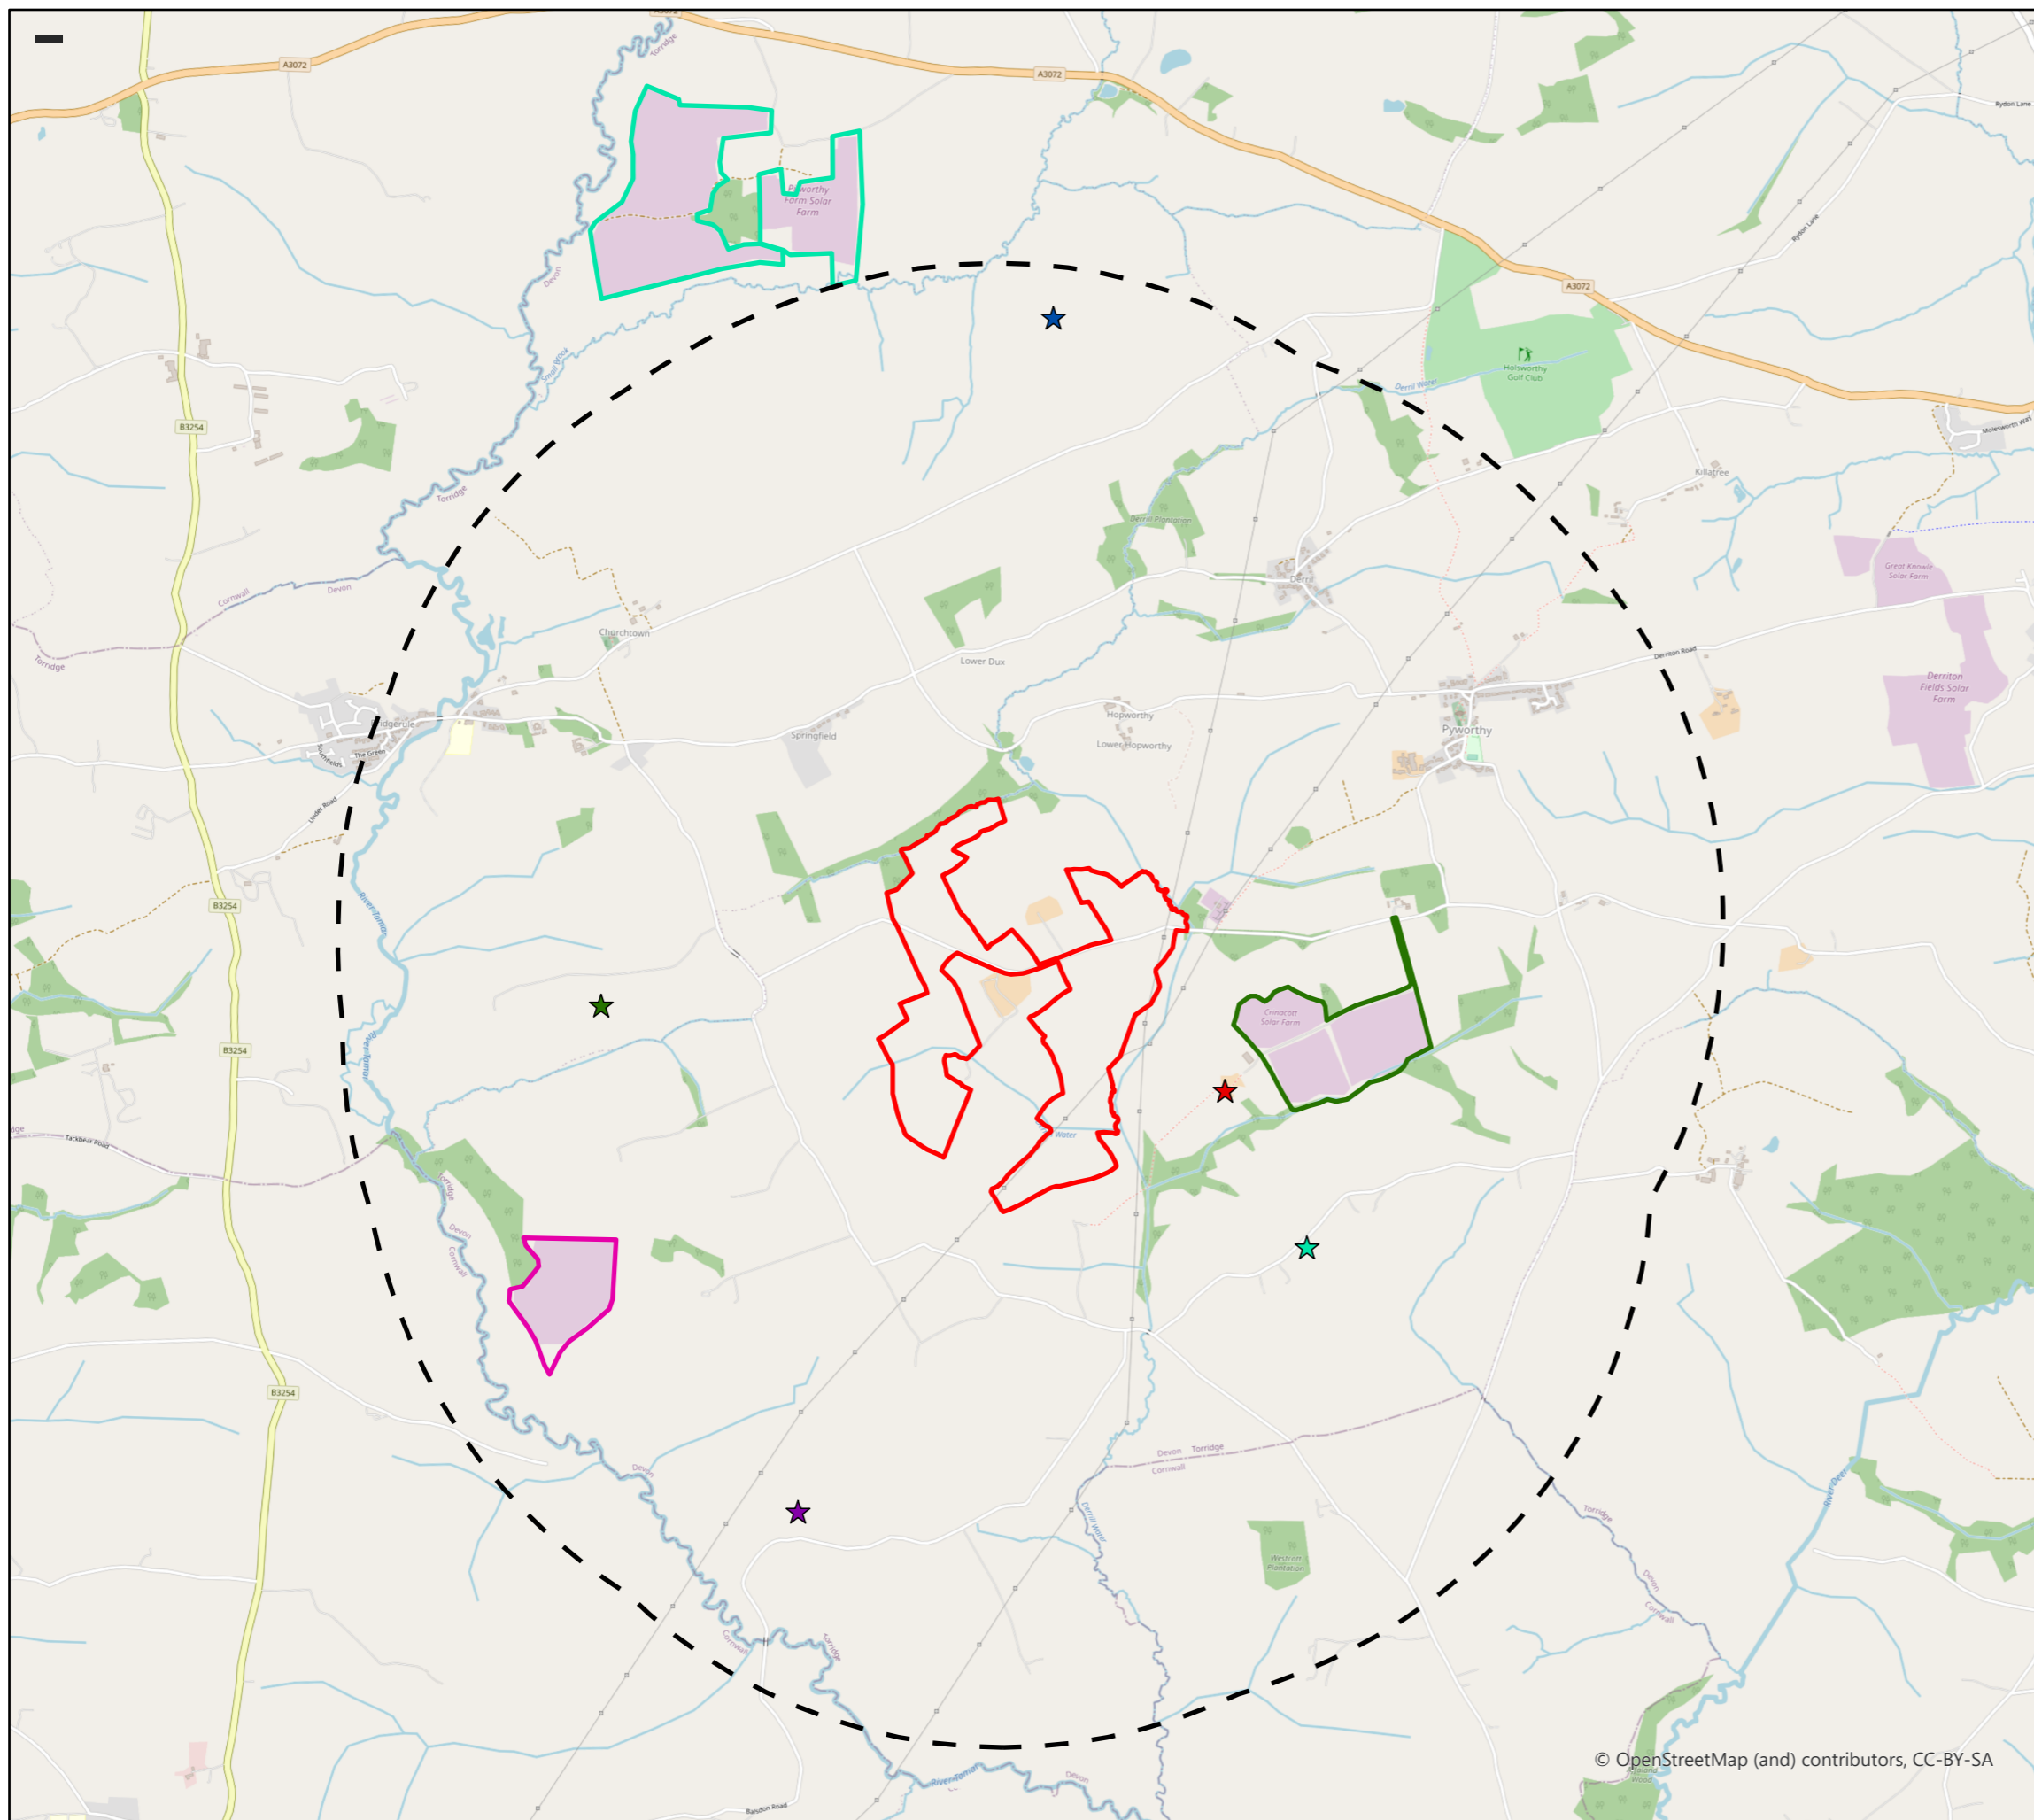

Derril Water Solar Farm Cumulative Map Figure 13

Key

Development Boundary

2km Study Area

Cumulative - Solar Farms

Crinacott Farm - Operational

Land at Bradford Manor - Operational

Pitworthy Solar Farm - Operational

Cumulative - Wind Turbines

Crinacott Farm - Operational

East Balsdon Farm - Operational

Holladon Farm - Consented

Taston Farm - Operational

Yeomadon Farm - Consented

Neo Office Address:
Cinnamon House, Crab Lane, Warrington, WA2 0XP

© OpenStreetMap (and) contributors, CC-BY-SA

© OpenStreetMap (and) contributors, CC-BY-SA

0 0.75 1.5 3 Kilometre

Date: 01/03/2021
Drawn By: Jamie McGhee
Scale (A3): 1:25,000
Drawing No: NEO00738/0651/A