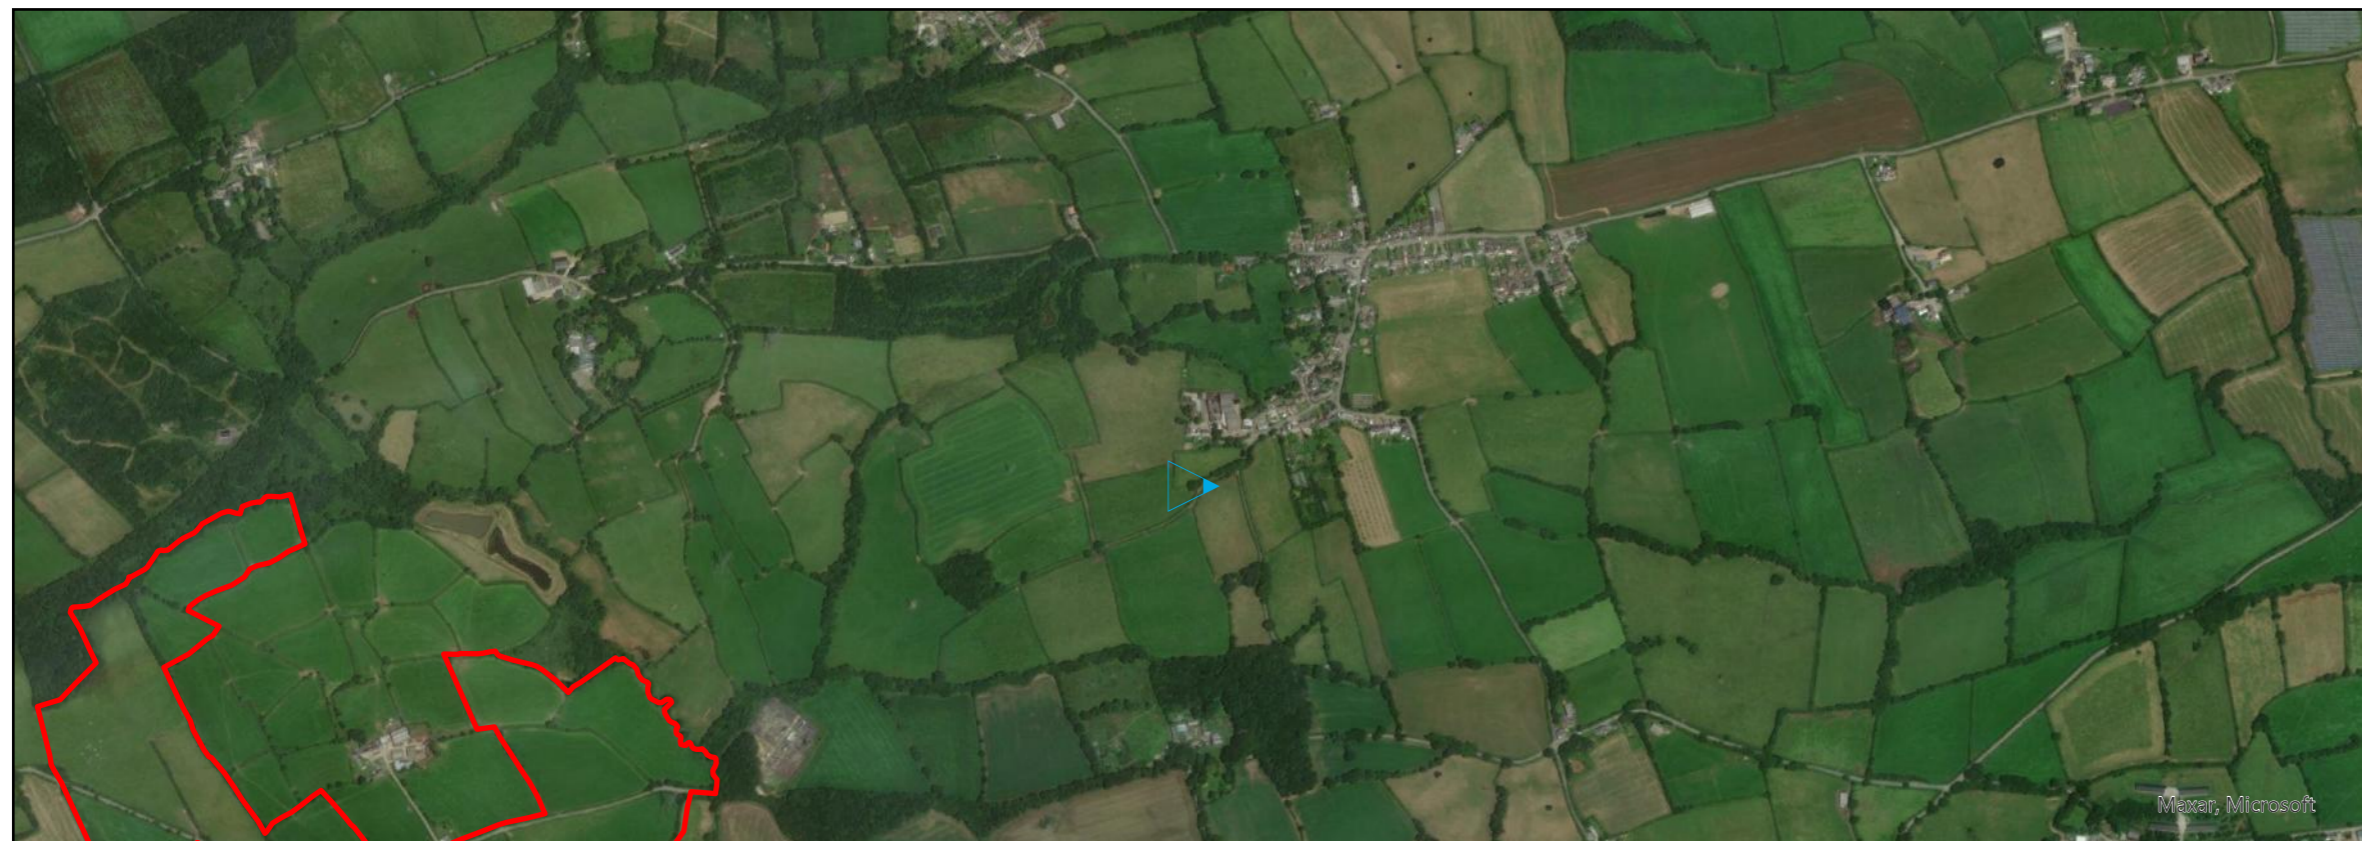

Figure 1.12a Viewpoint 9: PROW near Pyworthy

OS Reference: E231066 N102570
 Eye Level: 139.5m
 Direction of View: 240°
 Distance to Site: 0.900km

Horizontal Field of View: 90 Degrees
 Vertical Field of View: 18.2 Degrees
 Paper Size (A3): 420x270mm

Camera: Canon 6D
 Lens: 50mm
 Camera Height: 1.5m AGL
 View flat at comfortable arm's length

Date: 29/09/2020 10.06
 Drawn By: Jamie McGhee
 Drawing No.: NEO00783/0571/A